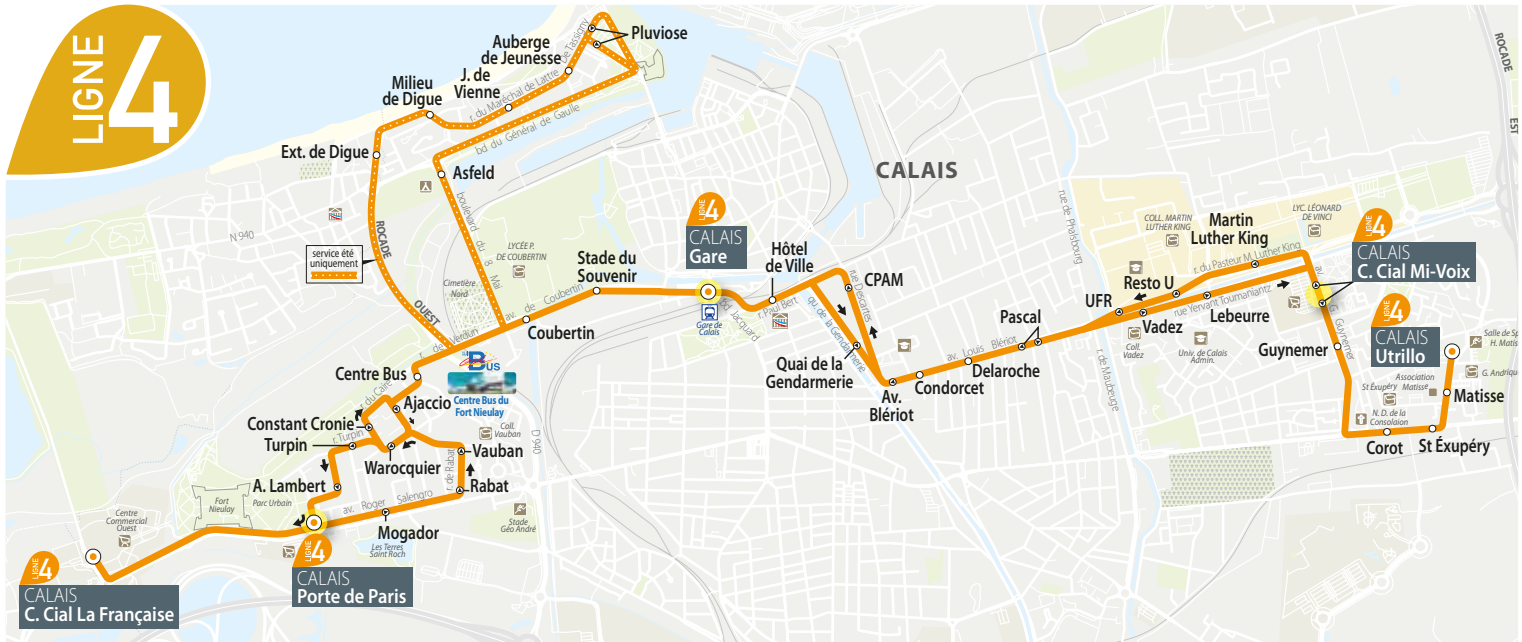

LIGNE 4

LIGNE 4

DIMANCHE ET JOURS FÉRIÉS

| | | | | | | | | | |
|----------------------------|-------|-------|-------|-------|-------|-------|-------|-------|-------|
| UTRILLO | | 11:00 | 14:08 | | 15:52 | 16:36 | 17:45 | 18:14 | 19:24 |
| C.CIAL MI-VOIX | | 11:04 | 14:12 | | 15:56 | 16:40 | 17:49 | 18:18 | 19:28 |
| CONDORCET | | 11:12 | 14:20 | | 16:04 | 16:48 | 17:57 | 18:26 | 19:36 |
| CPAM | | 11:13 | 14:21 | | 16:05 | 16:49 | 17:58 | 18:27 | 19:37 |
| GARE | 9:50 | 11:16 | 14:24 | 15:05 | 16:08 | 16:52 | 18:01 | 18:30 | 19:45 |
| COUBERTIN | 9:54 | 11:20 | 14:28 | 15:09 | 16:12 | 16:56 | 18:05 | | 19:48 |
| PLUVIOSE | | 11:27 | 14:35 | 15:16 | 16:19 | 17:03 | 18:12 | | 19:53 |
| EXTRÉMITÉ DE DIGUE | | 11:31 | 14:39 | 15:20 | 16:23 | 17:07 | 18:16 | | 19:57 |
| CENTRE BUS | 9:56 | 11:33 | 14:41 | 15:22 | 16:25 | 17:09 | 18:18 | | 19:59 |
| PORTE DE PARIS | 10:02 | 11:39 | 14:47 | 15:28 | 16:31 | 17:15 | 18:24 | | 20:03 |
| C.CIAL LA FRANÇAISE | 10:06 | 11:43 | 14:51 | 15:32 | 16:35 | 17:19 | 18:28 | | 20:07 |